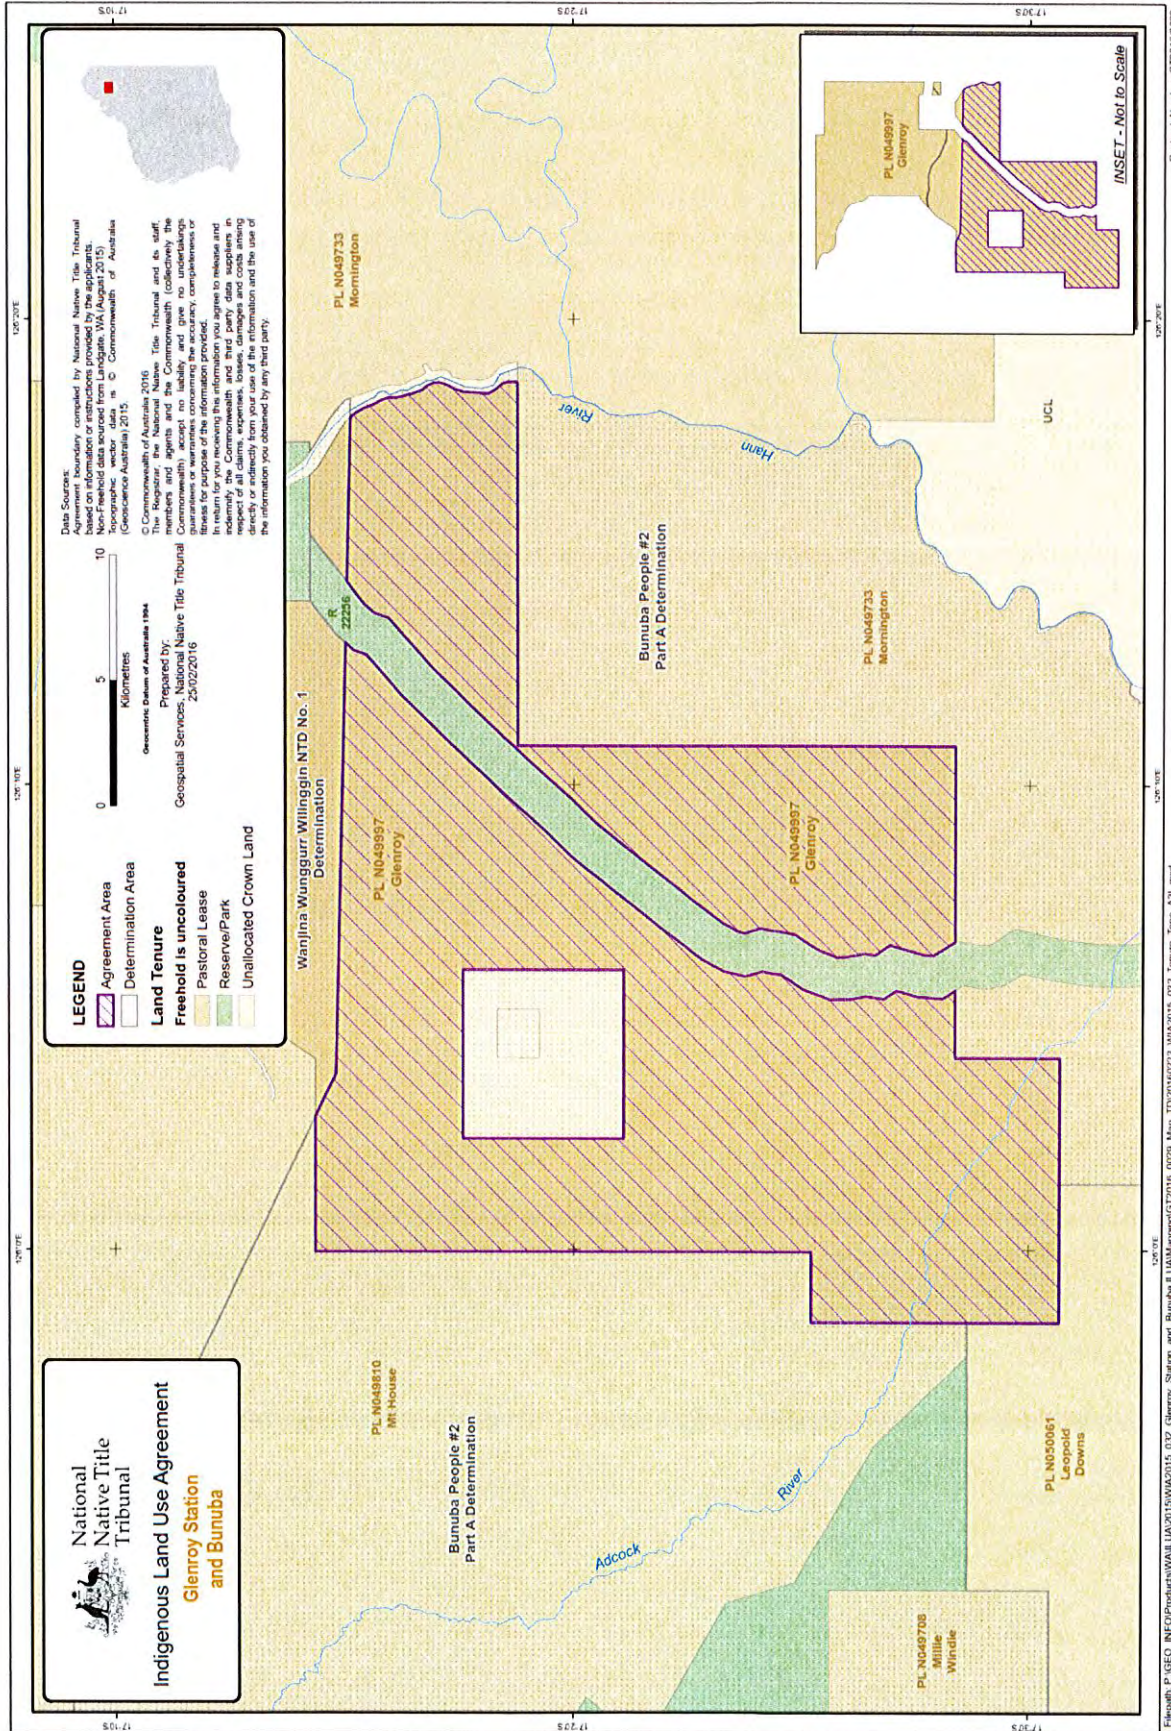

Indigenous Land Use Agreement (Body Corporate Agreement)

ANNEXURE A – AGREEMENT AREA

Bunba ILUA – Glenroy Station  
 12 May 2016  
 000903\_001044\_007.docx